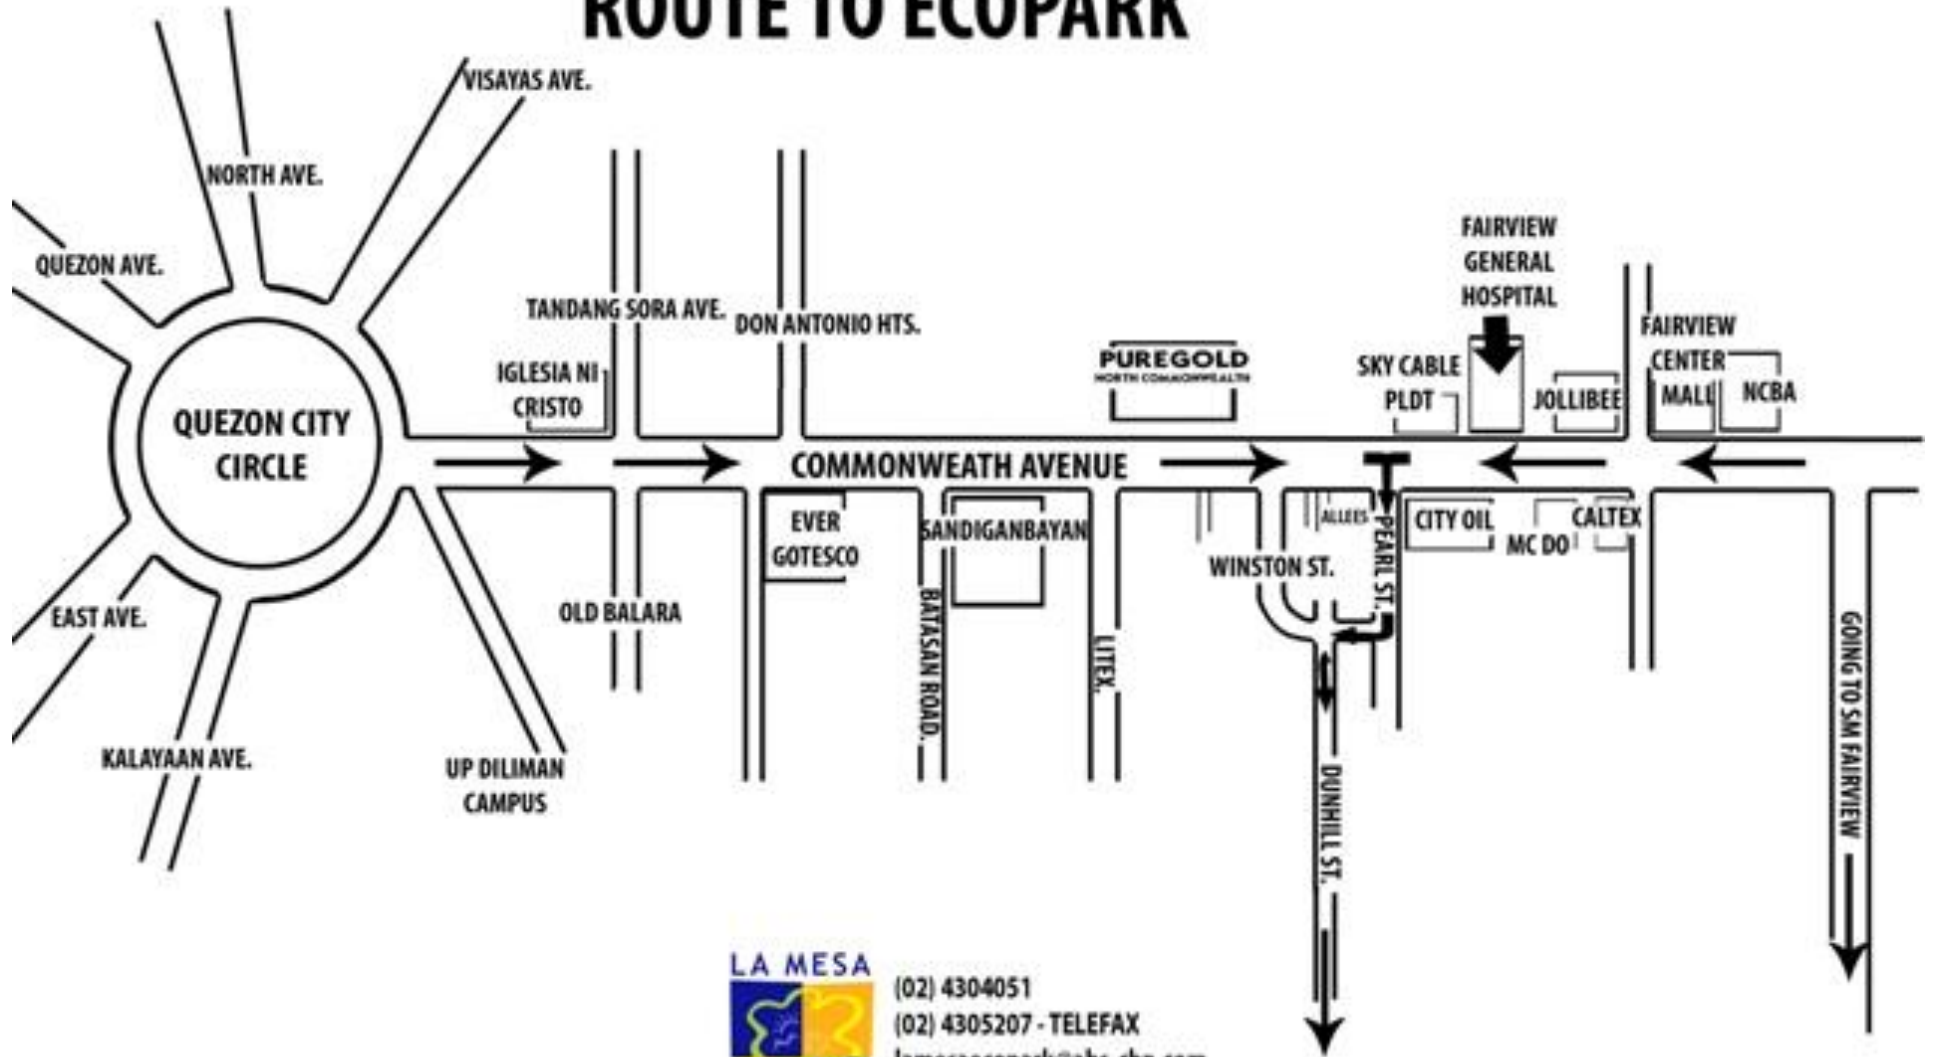

ROUTE TO ECOPARK

(02) 4304051

(02) 4305207 - TELEFAX

lamesaecopark@abs-cbn.com

www.lamesaecopark.com

La Mesa Dam Compound, Greater Lagro, Quezon City, Philippines. 1118